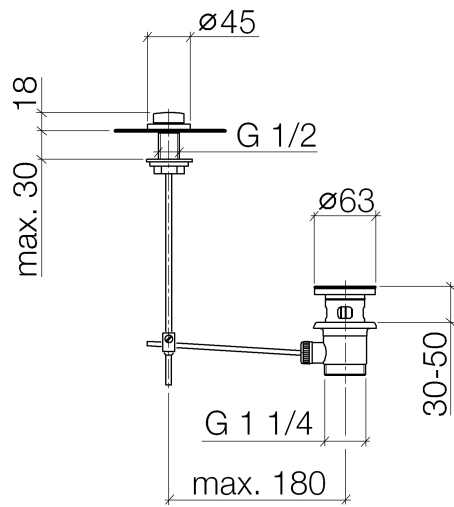

Basin Waste with knob for deck mounting 1 1/4" - Dark Chrome

IMO

10 200 970

Fits: IMO, LULU, MADISON, MEM, TARA,
CL.1, LISSÉ, VAIA, META, CYO

	Dark Chrome	10 200 970-19
	Chrome	10 200 970-00
	Brushed Platinum	10 200 970-06
	Platinum	10 200 970-08
	Durabronze (23kt Gold)	10 200 970-09
	Light Gold	10 200 970-26
	Brushed Light Gold	10 200 970-27
	Brushed Durabronze (23kt Gold)	10 200 970-28
	Matte Black	10 200 970-33
	Brushed Bronze	10 200 970-42
	Brushed Champagne (22kt Gold)	10 200 970-46
	Champagne (22kt Gold)	10 200 970-47
	Brushed Chrome	10 200 970-93
	Brushed Dark Platinum	10 200 970-99

Basin Waste with knob for deck mounting 1 1/4" - Dark Chrome

IMO

10 200 970

Only suitable for basins with an overflow.

10 200 970

10 200 970

Parts for other
finishes can be found
here: [Chrome](#)